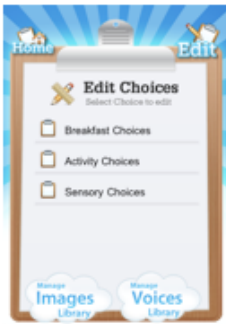

Q. Can you change the order of the choice on the Choice Board?

A. Yes you can. To do this follow these steps:

Step 1: In the edit mode select the board you wish you change the order of choices

Step 2: Touch the red (-) in the top right hand corner of screen.

Step 3: Red (-) and grey ≡ to the left of each of the choices. Touch, hold and drag the ≡ by the choice you want to move.