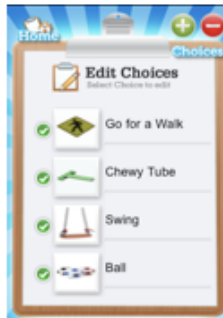

Q. Can you change the order of the choice on the Choice Board?

A. Yes you can. To do this follow these steps:

Step 1: In the edit mode select the board you wish you change the order of choices

Step 2: Touch the red (-) in the top right hand corner of screen.

Step 3: Red (-) and grey ≡ to the left of each of the choices. Touch, hold and drag the ≡ by the choice you want to move.